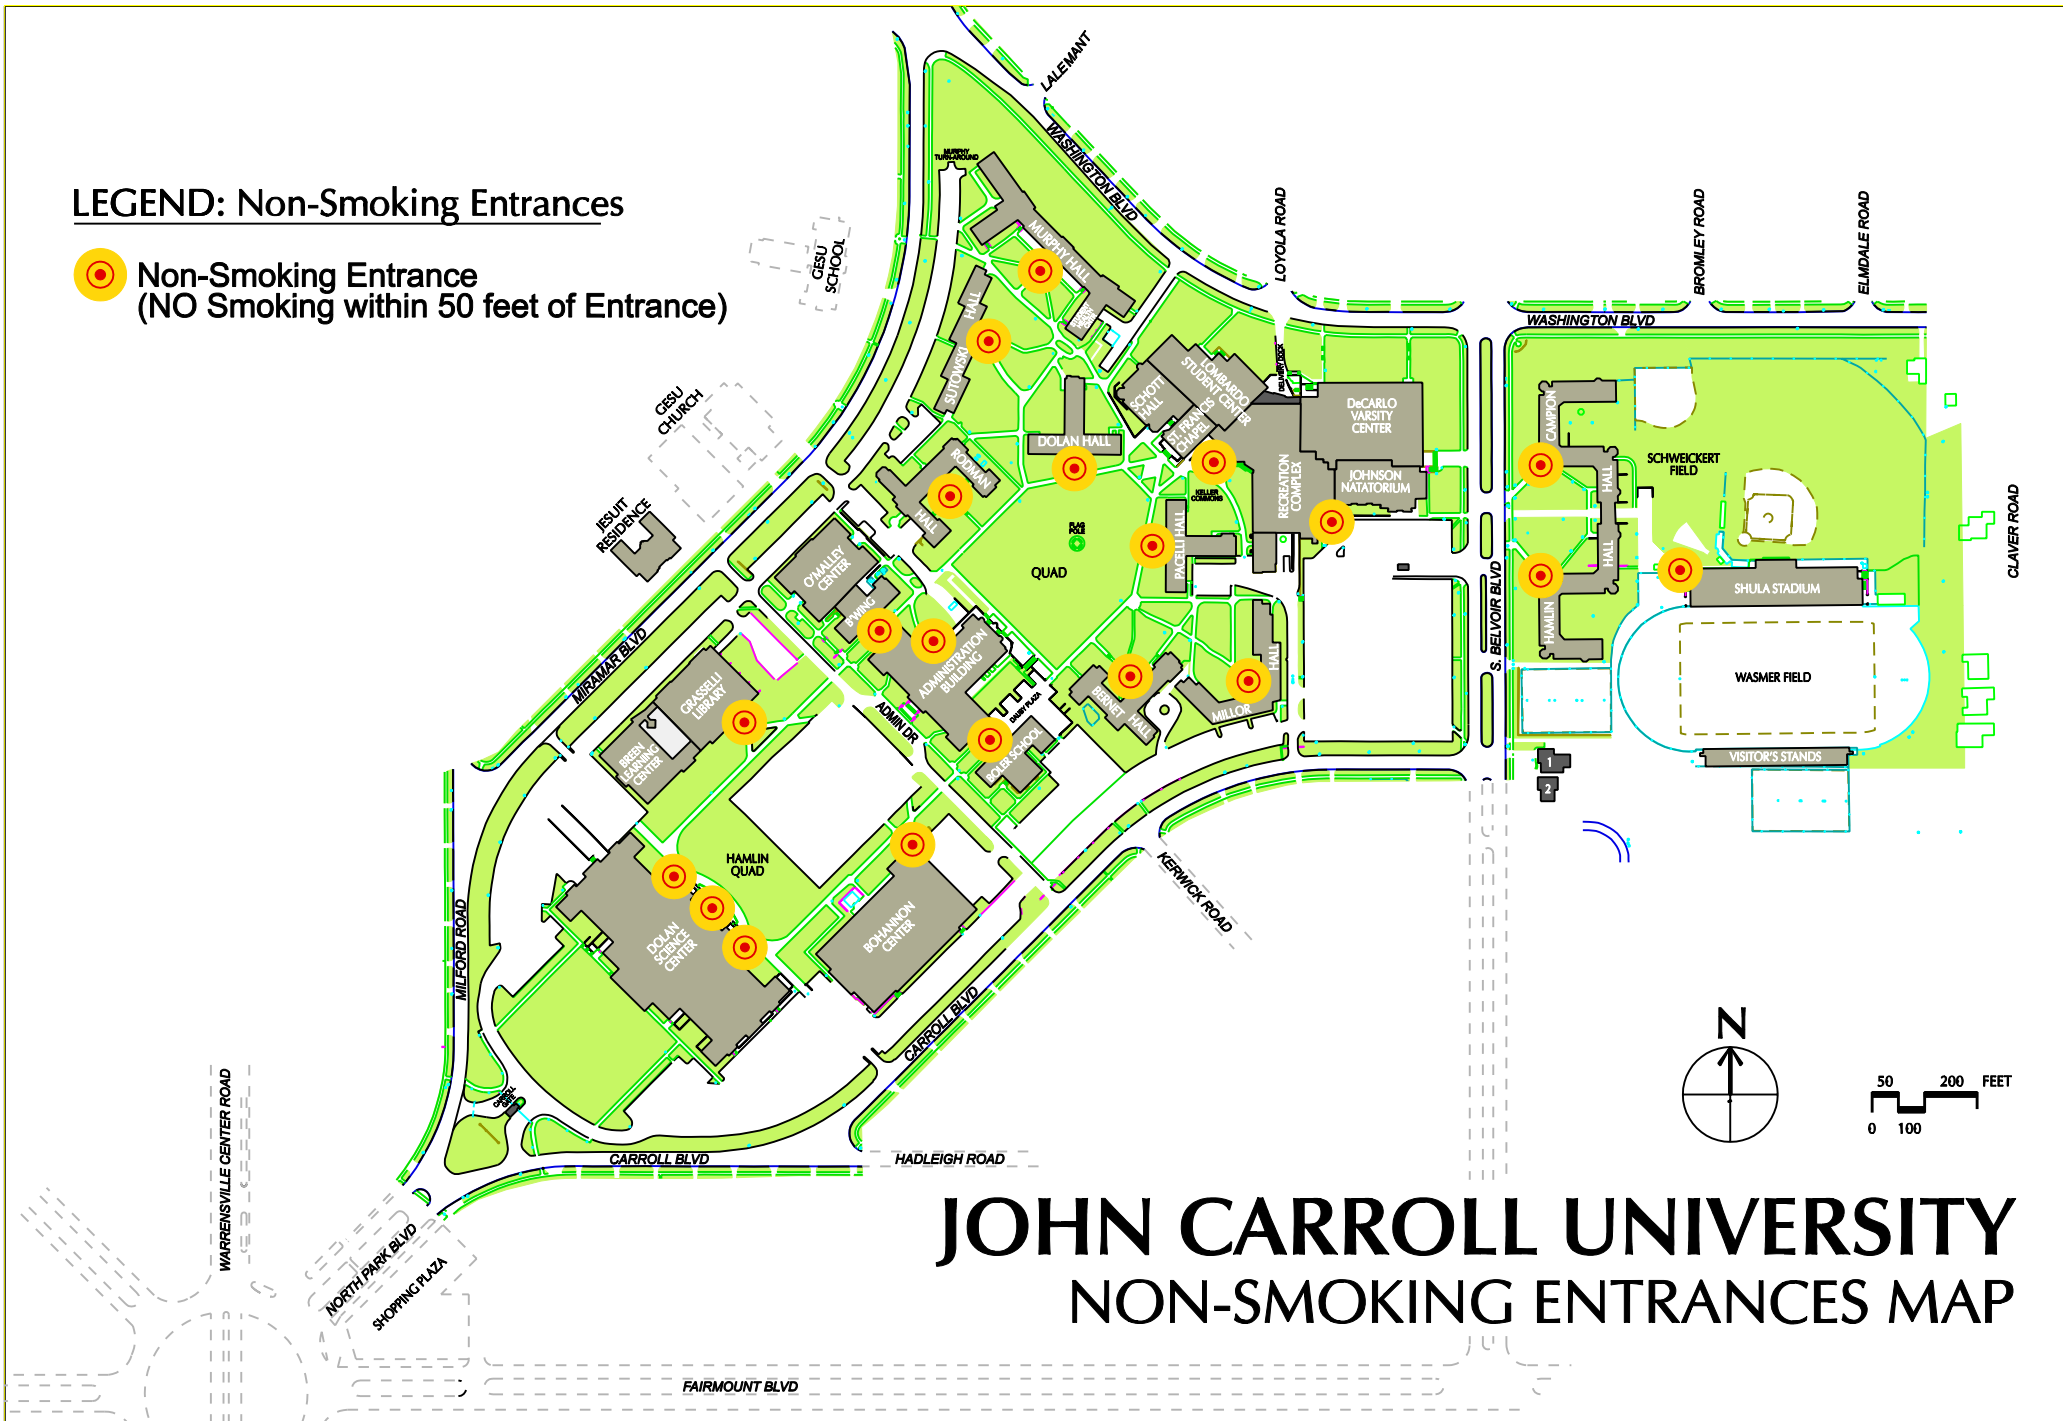

LEGEND: Non-Smoking Entrances

-  Non-Smoking Entrance
(NO Smoking within 50 feet of Entrance)

JOHN CARROLL UNIVERSITY NON-SMOKING ENTRANCES MAP