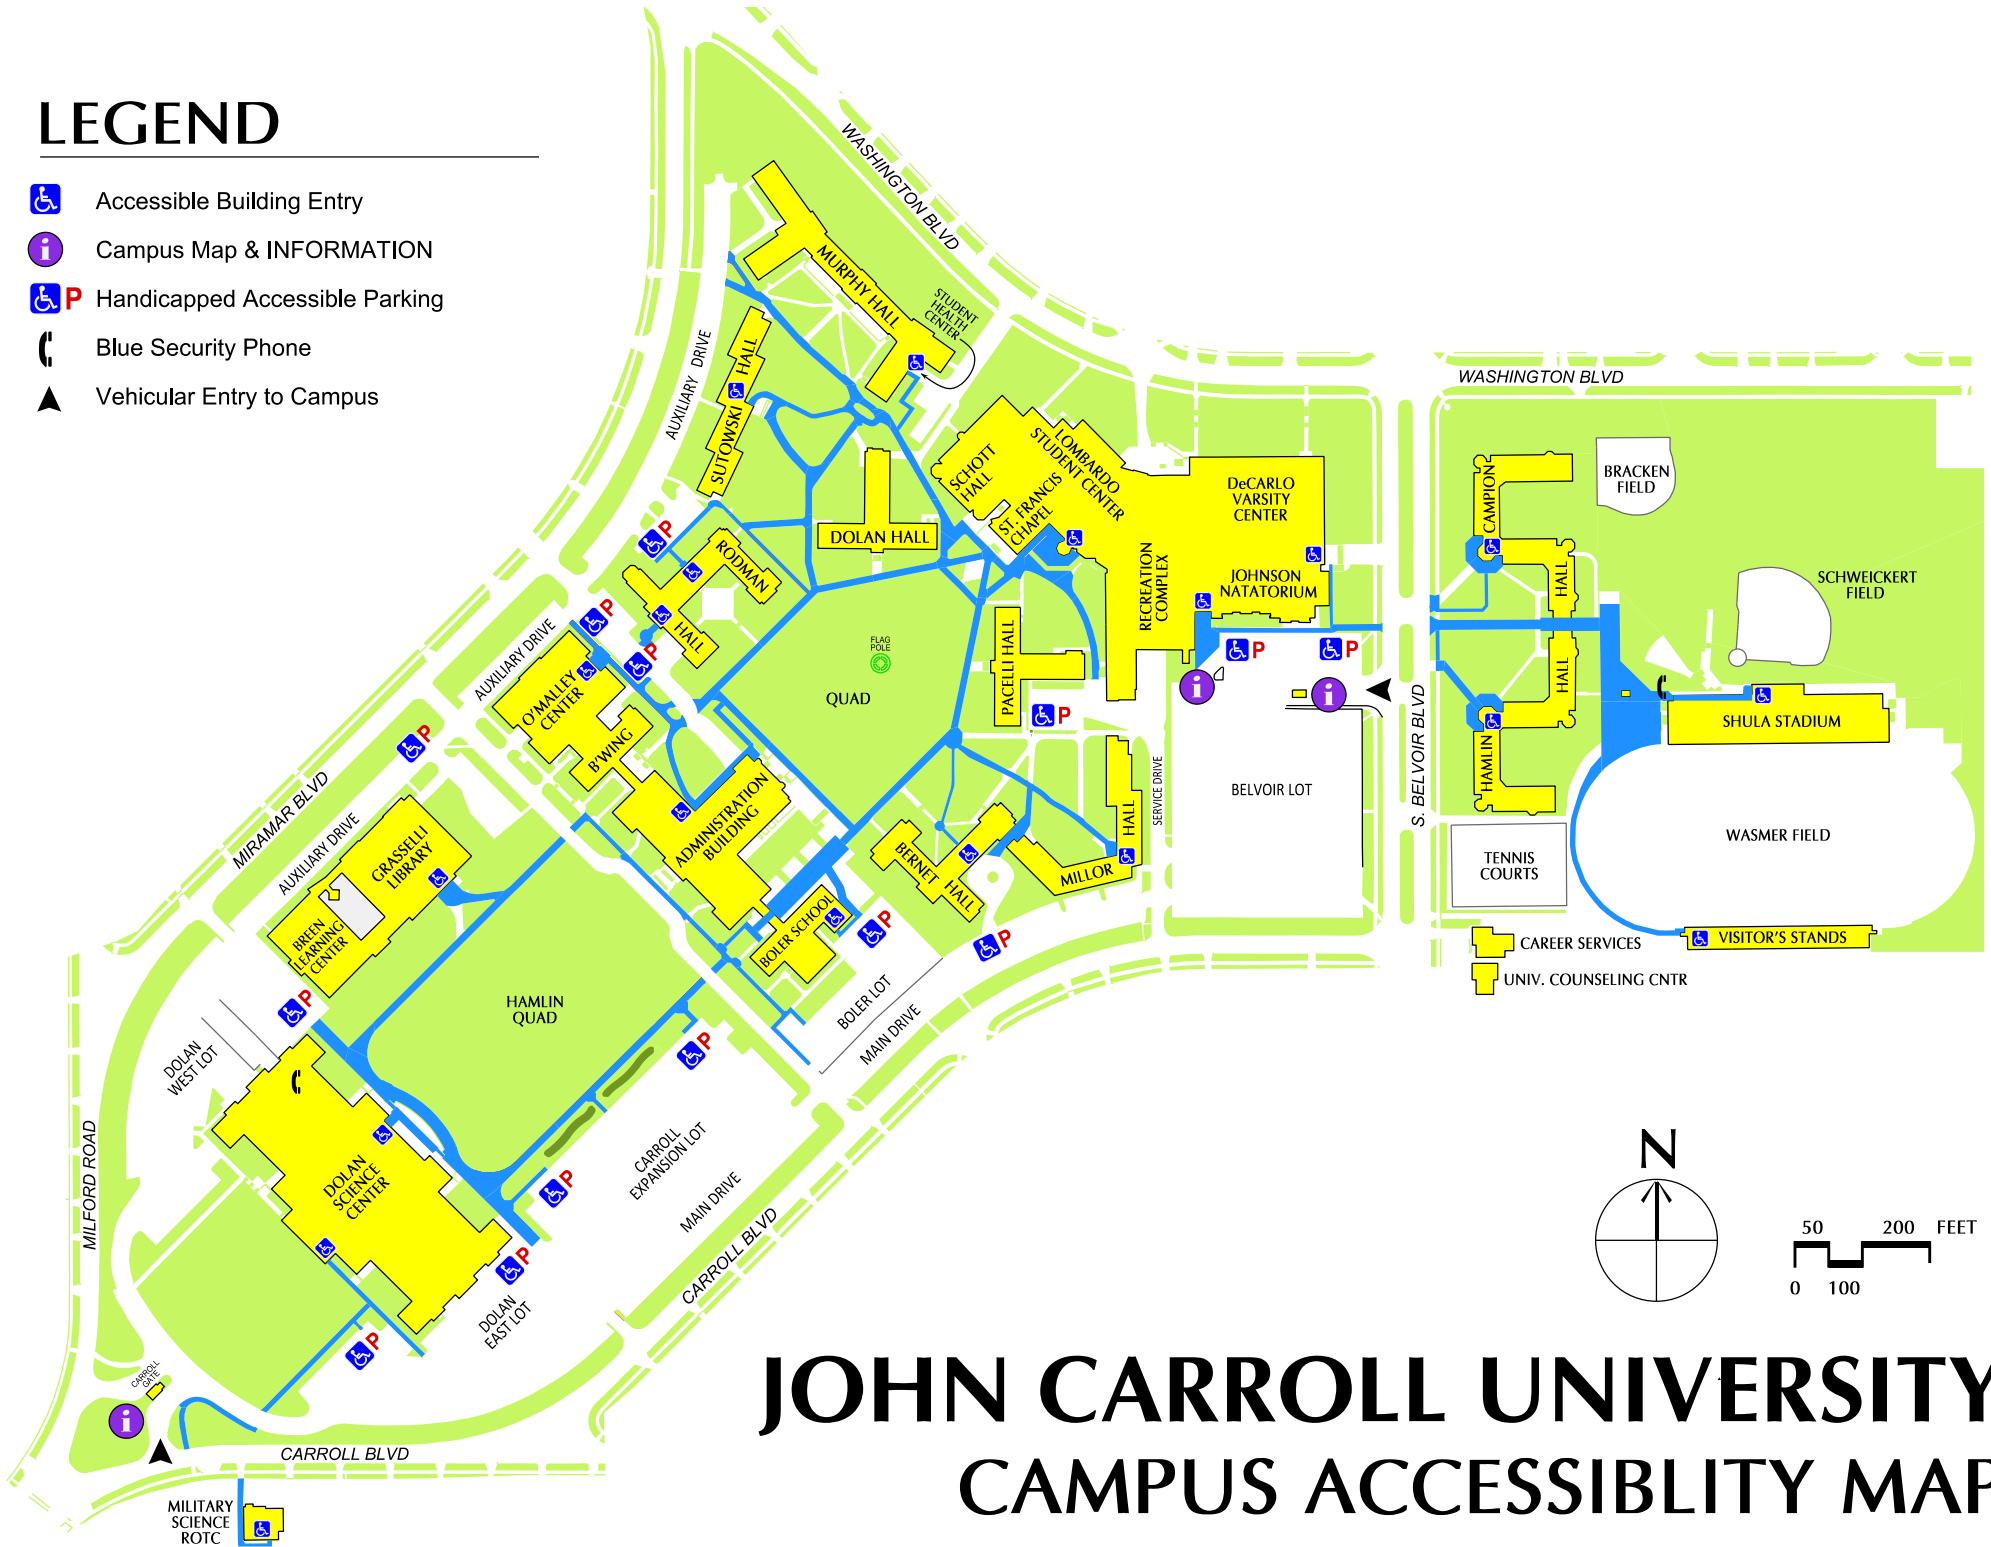

LEGEND

-  Accessible Building Entry
-  Campus Map & INFORMATION
-  Handicapped Accessible Parking
-  Blue Security Phone
-  Vehicular Entry to Campus

JOHN CARROLL UNIVERSITY CAMPUS ACCESSIBILITY MAP