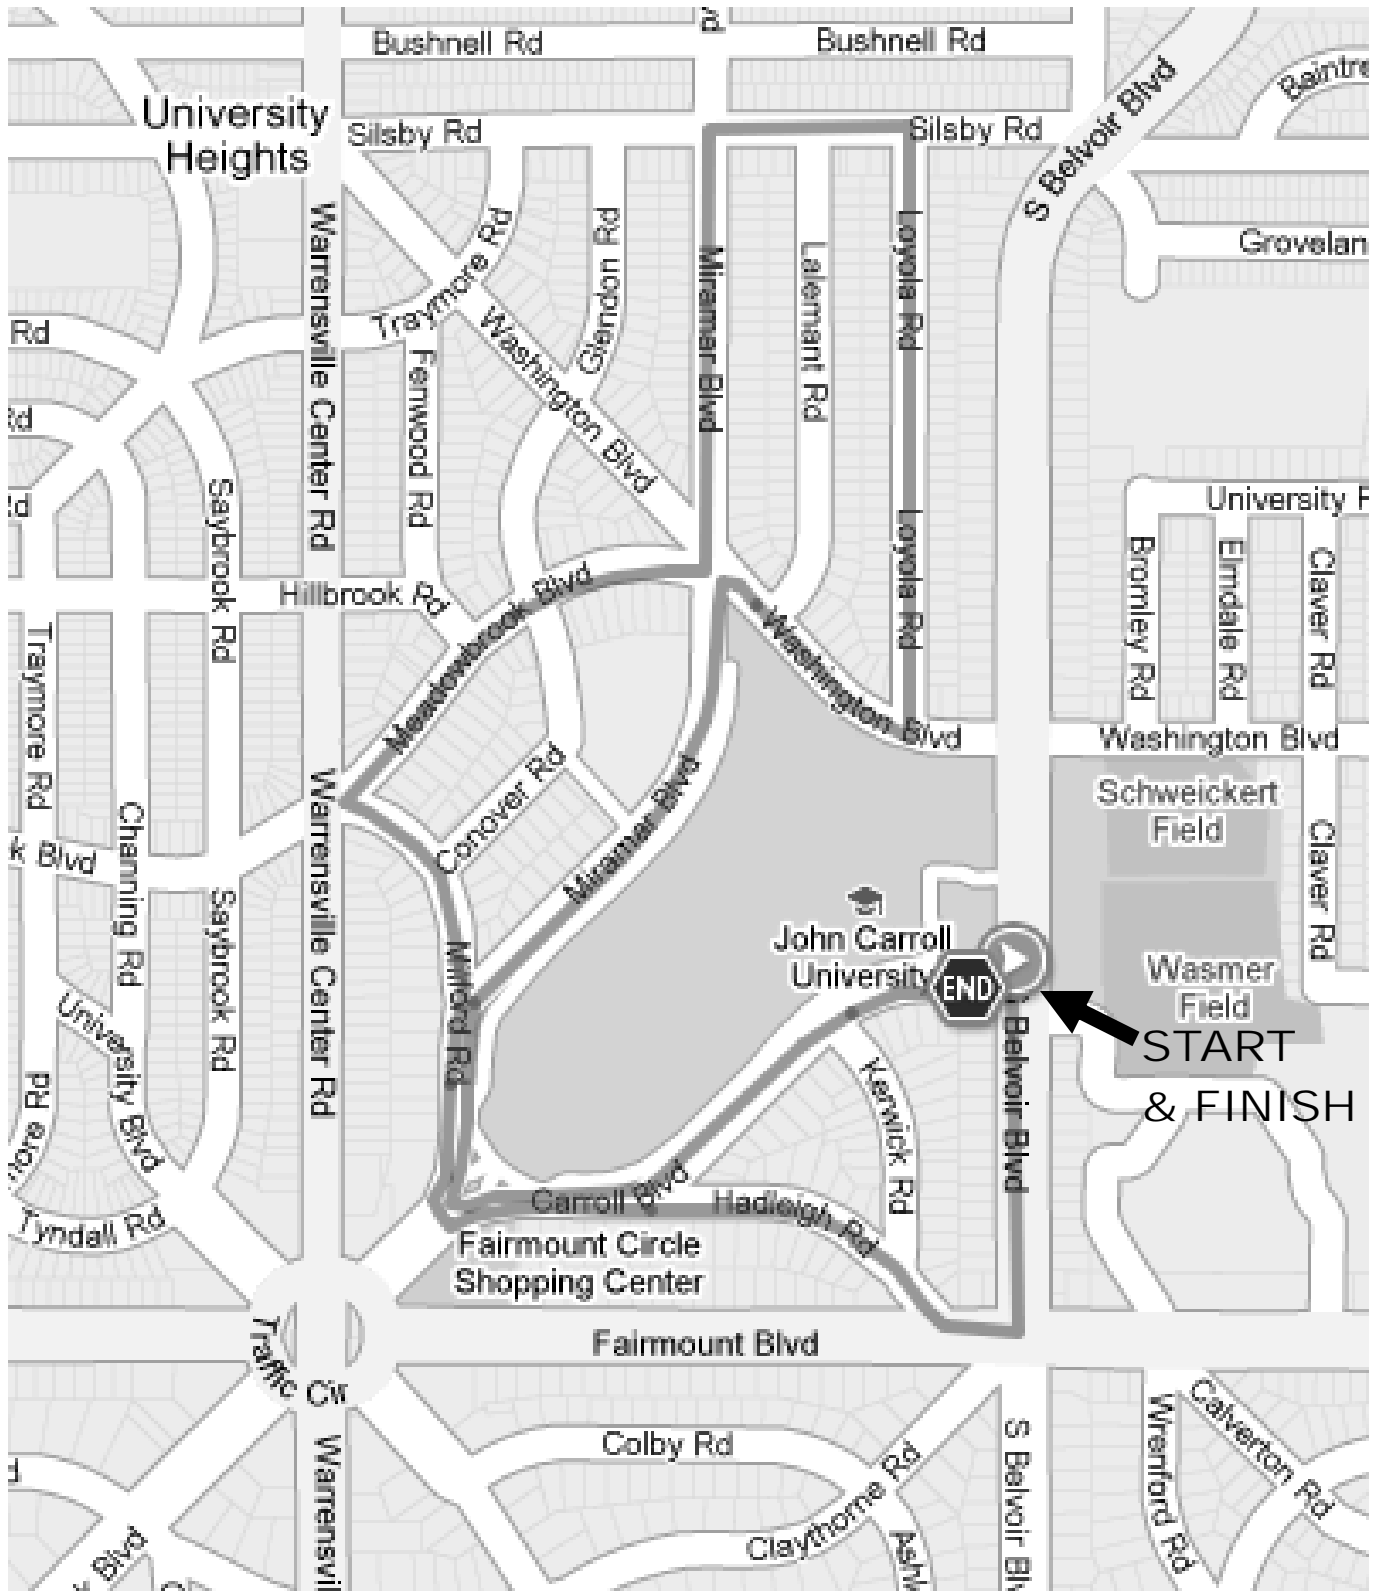

FOOTPRINTS FOR FATIMA 5K (3.1 Mile) RACE COURSE

COURSE ELEVATION:

FOOTPRINTS FOR FATIMA 1 MILE WALK COURSE:

WALKERS— PLEASE USE THE SIDEWALK WHERE POSSIBLE