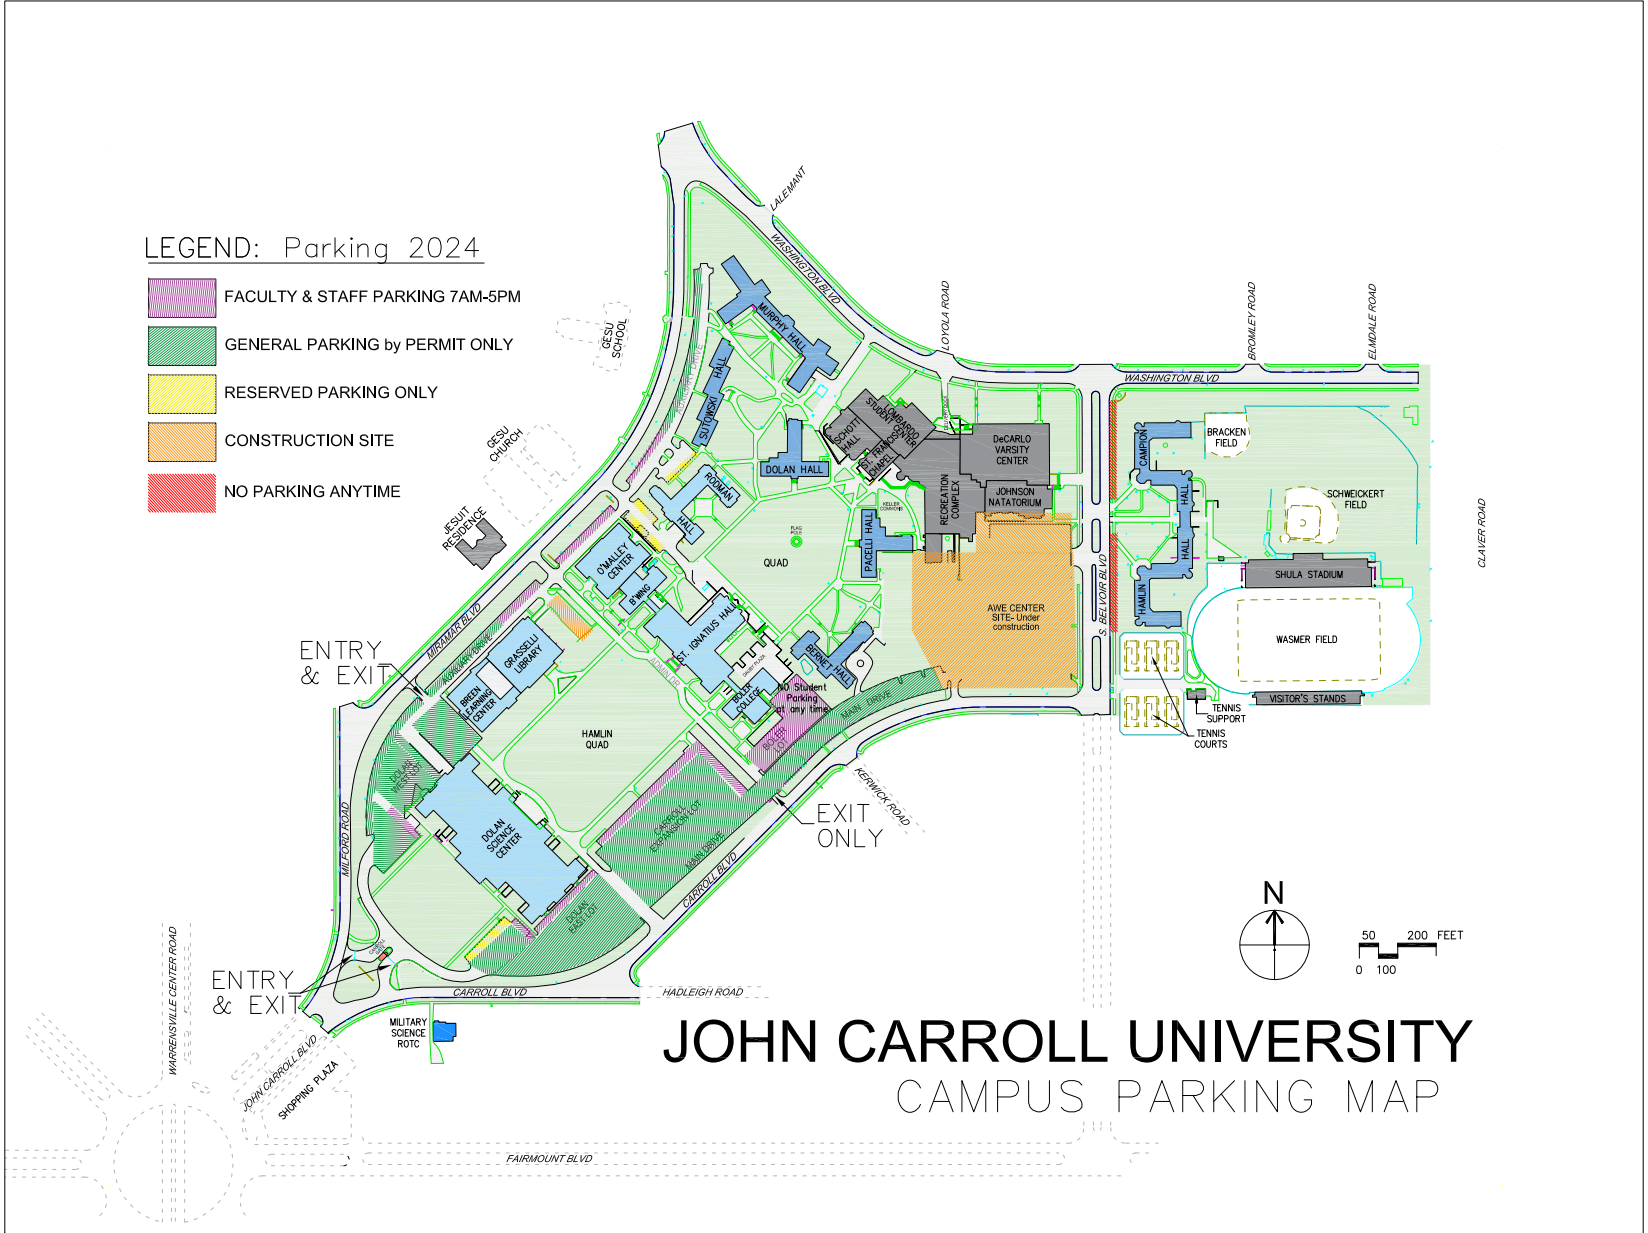

LEGEND: Parking 2024

-  FACULTY & STAFF PARKING 7AM-5PM
-  GENERAL PARKING by PERMIT ONLY
-  RESERVED PARKING ONLY
-  CONSTRUCTION SITE
-  NO PARKING ANYTIME

## CAMPUS PARKING MAP